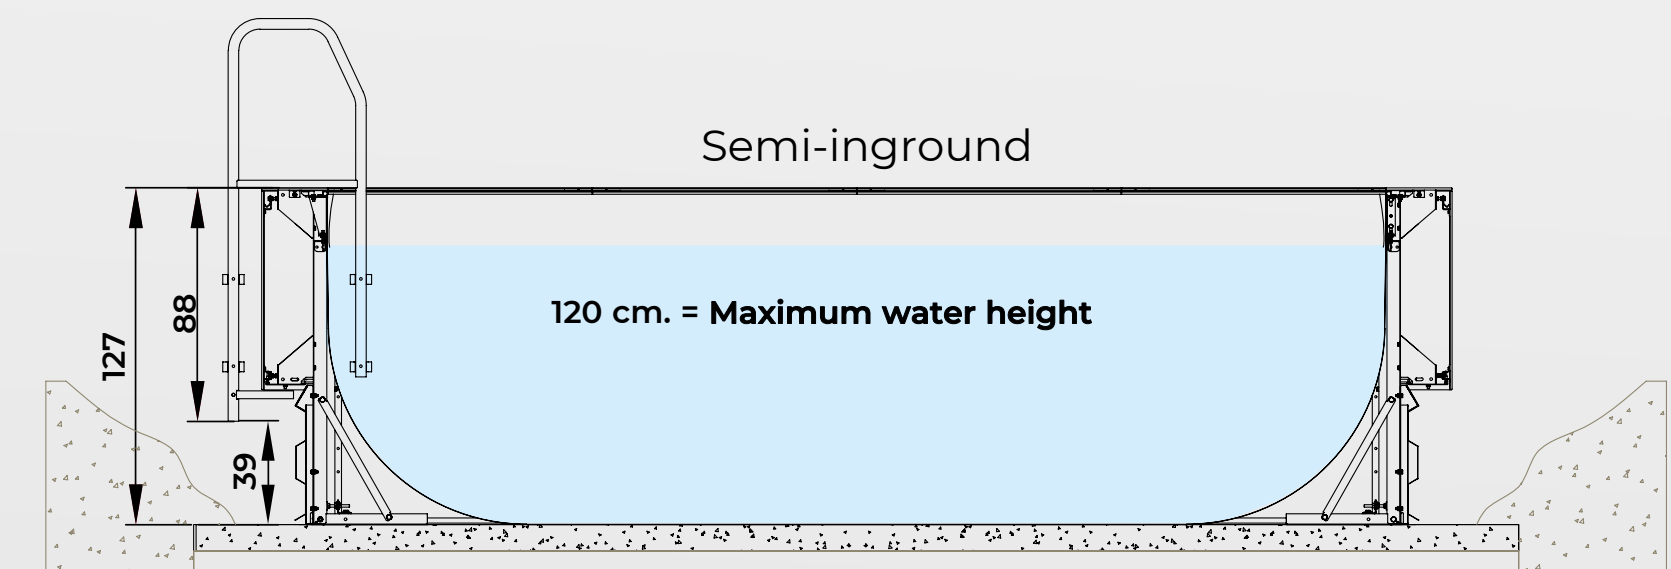

The structure can be installed in two ways: **above-ground** or **semi-inground**.

COVERINGS

City is designed to be finished with the innovative X-Slab ceramic surfaces developed by Granitech®. X-Slab porcelain stoneware slabs are high-performance surfaces that enhance the natural strength of ceramic by 5 to 10 times.

This solution is achieved by combining the ceramic with a natural mineral laminate, which ensures greater resistance and durability while maintaining the same level of hygiene.

Urban White

Urban Dove

2x4
Overall dimensions 2,5 x 4,5 meters

2x5
Overall dimensions 2,5 x 5,5 meters

3x5
Overall dimensions 3,5 x 5,5 meters

3x6
Overall dimensions 3,5 x 6,5 meters

3x7
Overall dimensions 3,5 x 7,5 meters

4x8
Overall dimensions 4,5 x 8,5 meters

OPTIONAL