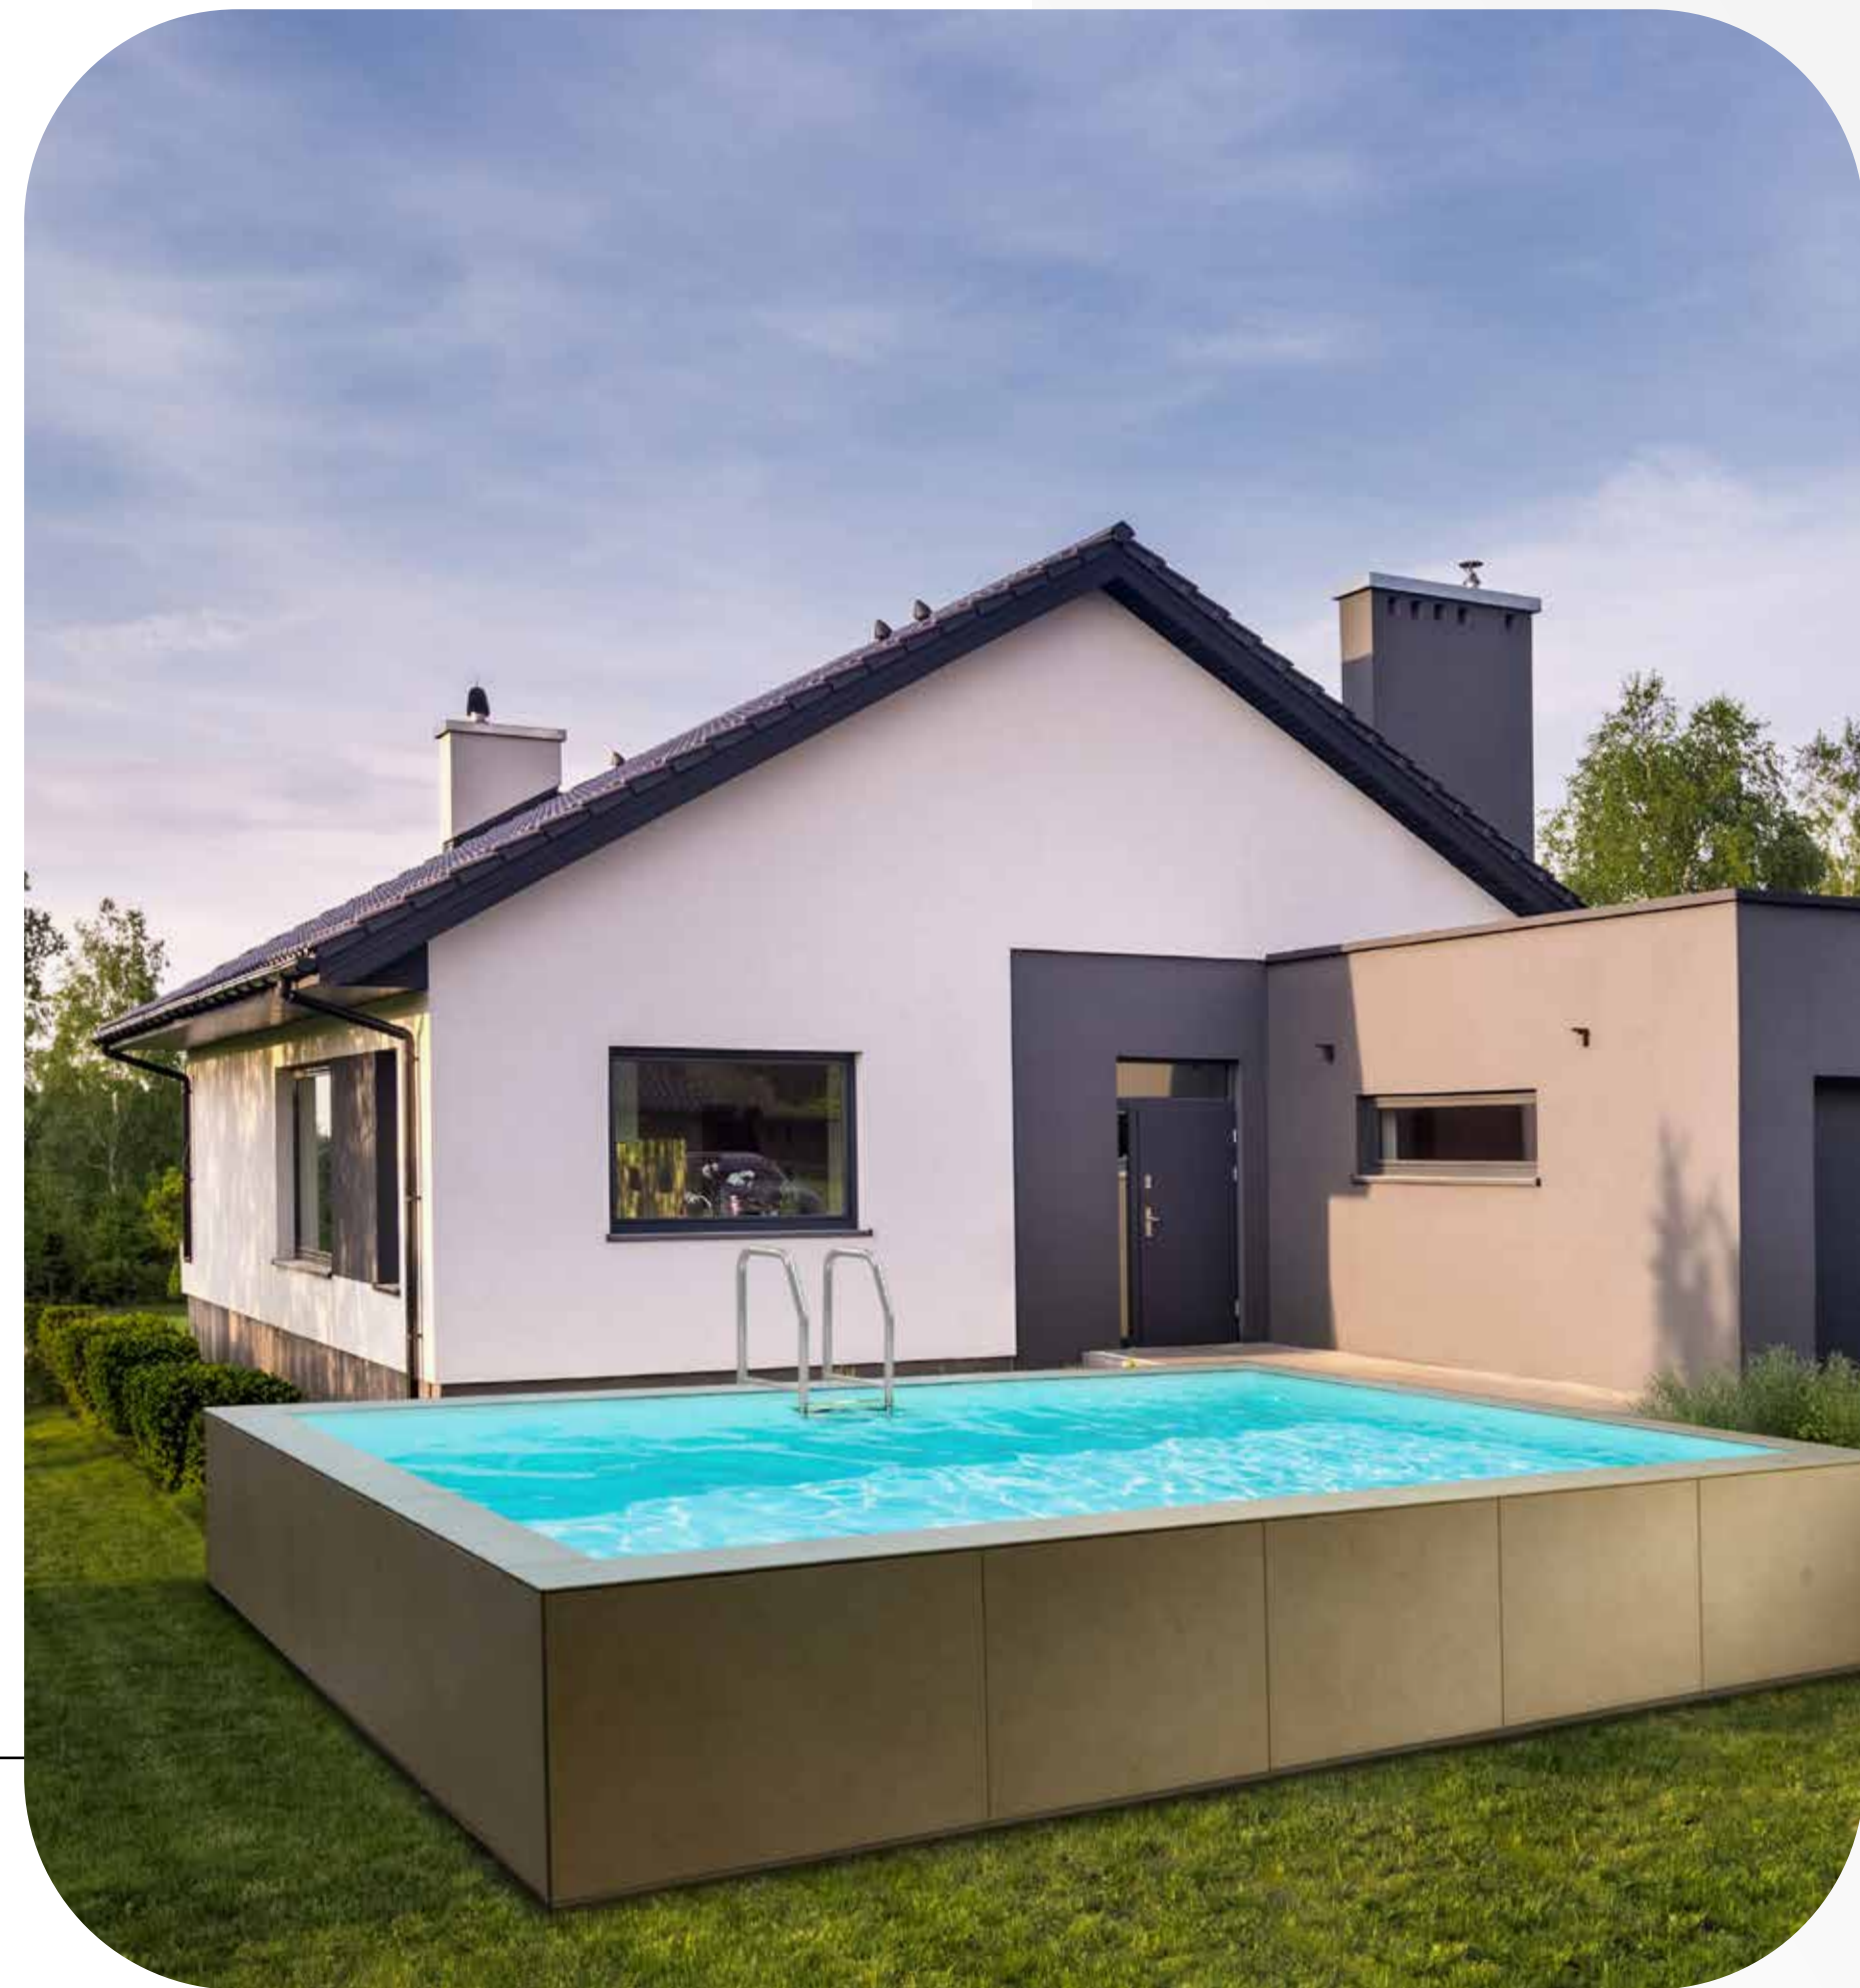

**20
25**

COLLECTION

CITY

PISCINE
LAGHETTO®

Characterized by a **contemporary aesthetic** and aligned with current residential architectural trends, featuring **clean and squared geometries**, and defined by a skillful use of finishing materials such as porcelain stoneware and metal, CITY was designed with the aim of harmoniously integrating into outdoor spaces through a visually balanced design with a lightened volumetric impact.

What is CITY?

Intertwining geometries, contrasting volumes, and intersecting lines shape an architectural concept capable of transforming outdoor spaces, both urban and otherwise: it is following this philosophy that CITY was born, an above-ground and semi-inground pool designed by Sportium – Progetto CMR and realized in collaboration with Granitech®.

CITY

Water Architecture

City is defined as a versatile product, adaptable for sports, relaxation, and wellness, without compromising the exclusive character and artisanal quality that are hallmarks of Piscine Laghetto.

This solution is achieved by combining the ceramic with a natural mineral laminate, which ensures greater resistance and durability while maintaining the same level of hygiene.

Urban White

Urban Dove

2x4
Overall dimensions 2,5 x 4,5 meters