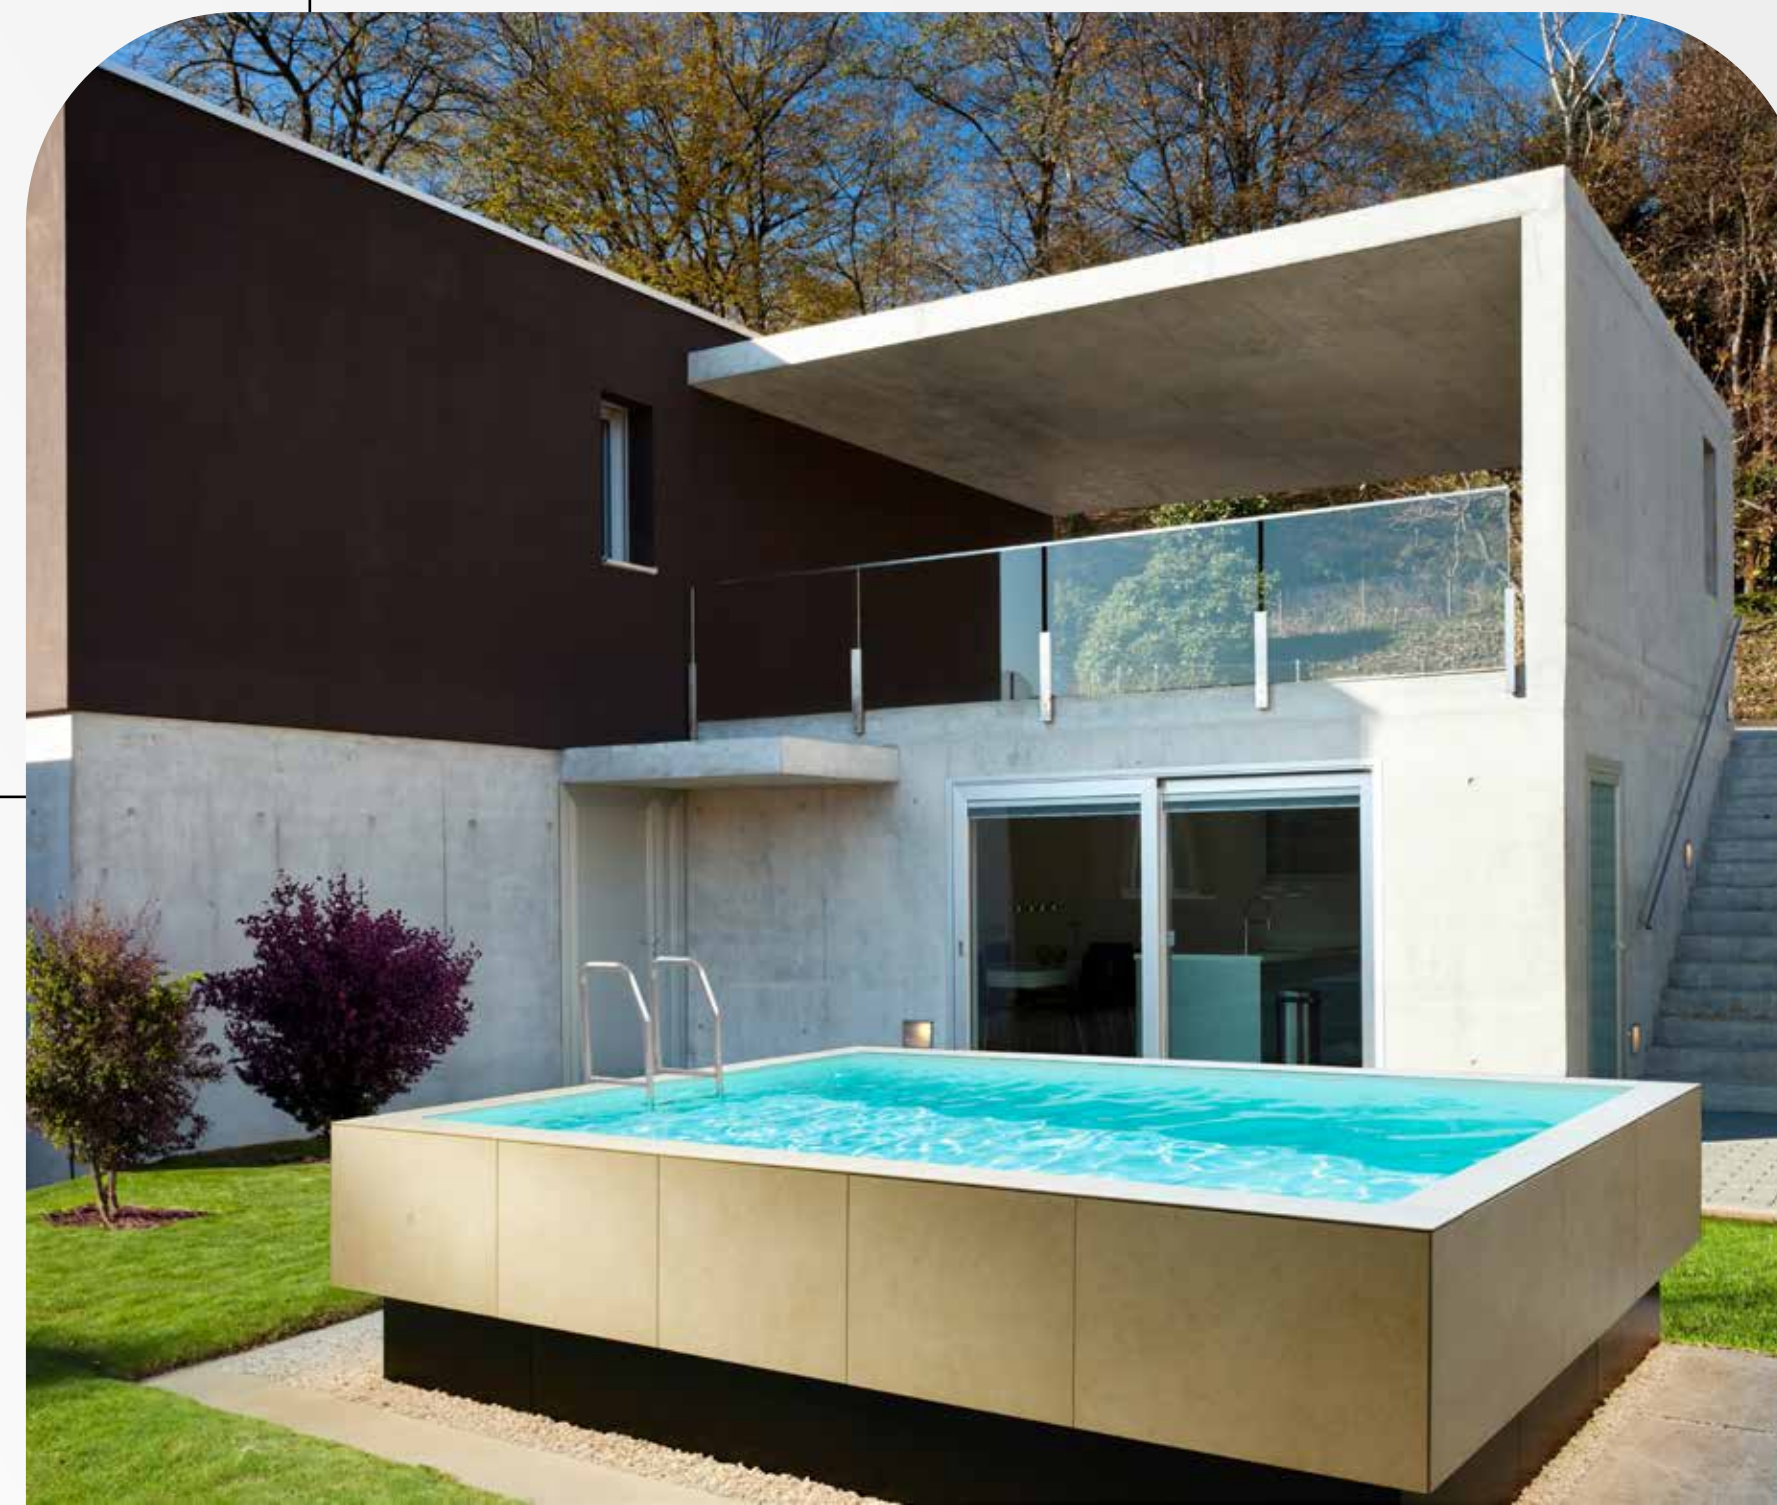

Above-ground or semi-inground Two possible installation options

CITY is a **modular-structure** pool made up of prefabricated elements assembled on site. These elements support the pool liner, a waterproof membrane that is pre-welded and pre-cut to accommodate internal accessories.

The structure can be installed in two ways: **above-ground** or **semi-inground**.