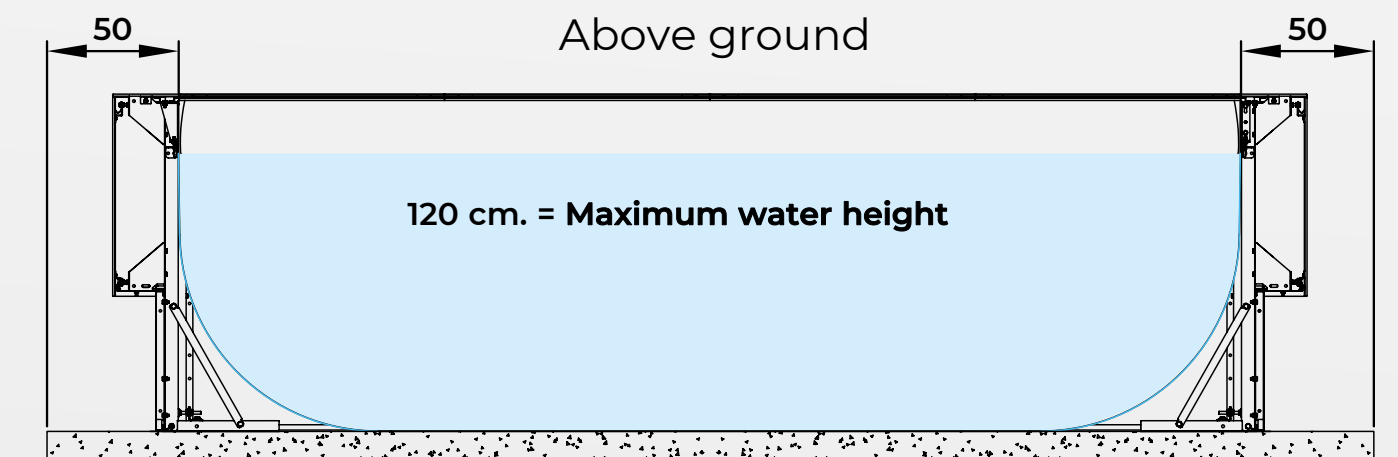

This solution is achieved by combining the ceramic with a natural mineral laminate, which ensures greater resistance and durability while maintaining the same level of hygiene.

Urban White

Urban Dove

2x4
Overall dimensions 2,5 x 4,5 meters

2x5
Overall dimensions 2,5 x 5,5 meters

3x5
Overall dimensions 3,5 x 5,5 meters

3x6
Overall dimensions 3,5 x 6,5 meters

3x7
Overall dimensions 3,5 x 7,5 meters

4x8
Overall dimensions 4,5 x 8,5 meters

OPTIONAL