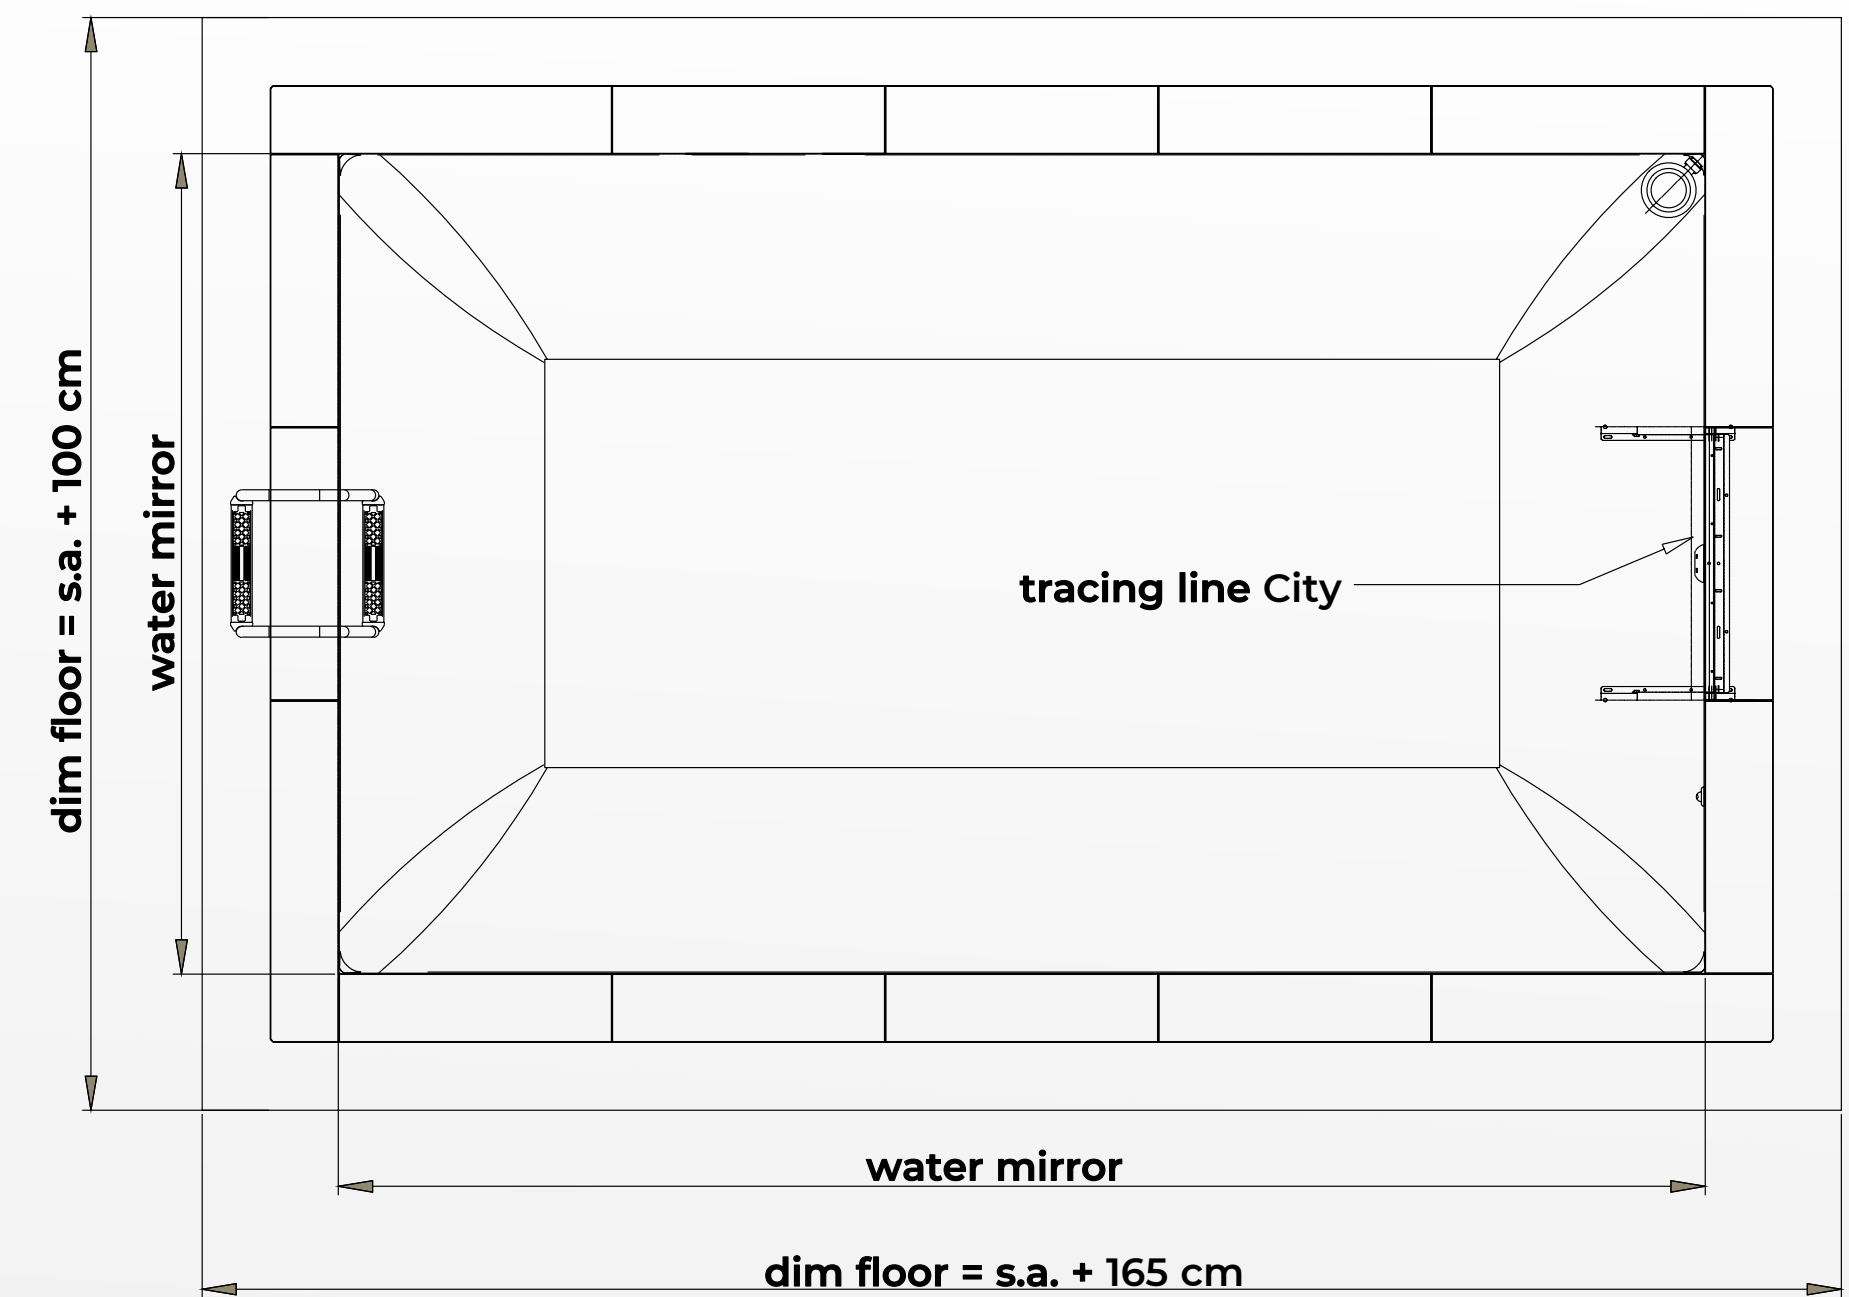

This solution is achieved by combining the ceramic with a natural mineral laminate, which ensures greater resistance and durability while maintaining the same level of hygiene.

Urban White

Urban Dove

2x4
Overall dimensions 2,5 x 4,5 meters

2x5
Overall dimensions 2,5 x 5,5 meters

3x5
Overall dimensions 3,5 x 5,5 meters

3x6
Overall dimensions 3,5 x 6,5 meters

3x7
Overall dimensions 3,5 x 7,5 meters

4x8
Overall dimensions 4,5 x 8,5 meters

OPTIONAL